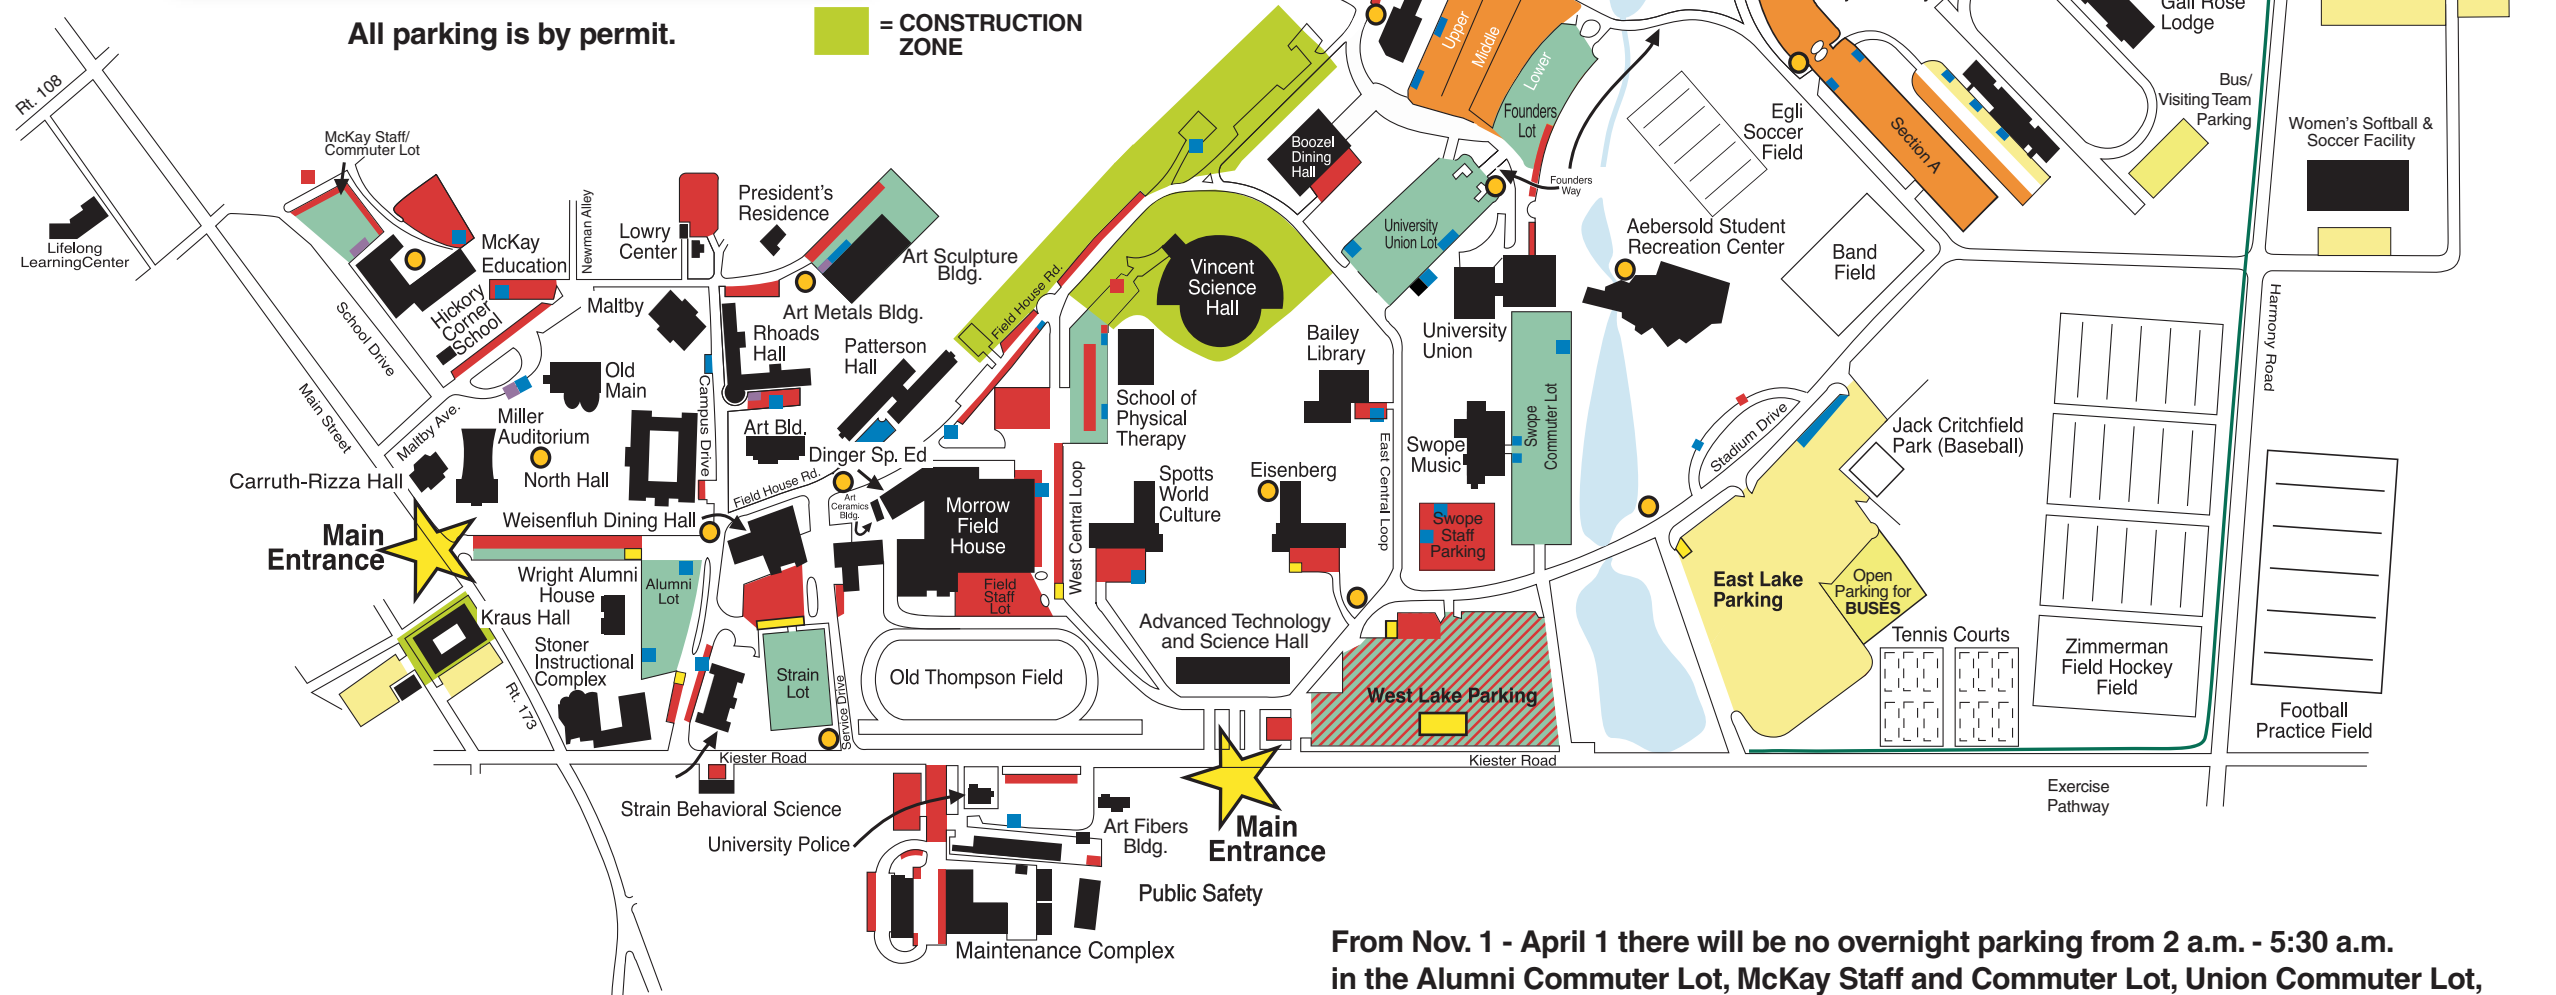

SLIPPERY ROCK UNIVERSITY PARKING AREAS

- Staff
- Commuter
- Resident
- 15 Minute
- Handicap
- Staff and Commuter
- Open (with permit)
Staff, Resident, Commuter
- Motorcycle (with permit)
- Emergency Phone

IMPORTANT PHONE NUMBERS

University Police
 Off Campus: 724-738-3333
 On Campus: Ext. 3333
Open 24 Hours a day

Emergency: 911

Slippery Rock Borough Police
 724-794-6388

Pennsylvania State Police
 724-284-8100

McLachlan Health Center
 Off Campus: 724-738-2052
 Ext. 2052

All parking is available online!
 Appeals, pay parking tickets and
 managing your parking information
 can be completed at www.sru.edu.

**Permits are not transferrable
 between vehicles or persons.**

A member of the Pennsylvania State System of Education

SlipperyRockSM University of Pennsylvania

From Nov. 1 - April 1 there will be no overnight parking from 2 a.m. - 5:30 a.m. in the Alumni Commuter Lot, McKay Staff and Commuter Lot, Union Commuter Lot, Founders Lower Commuter Lot and the Swope Commuter Lot REGARDLESS OF SNOW.