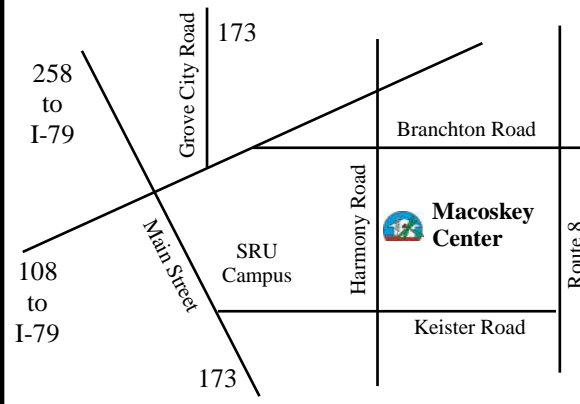

## About the Center

The Macoskey Center at SRU was created in 1990 to promote a shift at SRU and in the local community towards a regenerative partnership with ecological systems.

The Center is located on 83 acres of the university campus and enacts it's mission in three ways:

### Directions

From PA Interstate 79, take exit 105 (Slippery Rock). Travel east on route 108 to the first light in Slippery Rock. Turn right onto route 173 south (Main Street). Travel to the second light and turn left onto Keister Road. Turn left at next four-way intersection onto Harmony Road. The Macoskey Center is approximately 1/4 mile on the right, over the hill and across the road from the SRU football stadium.