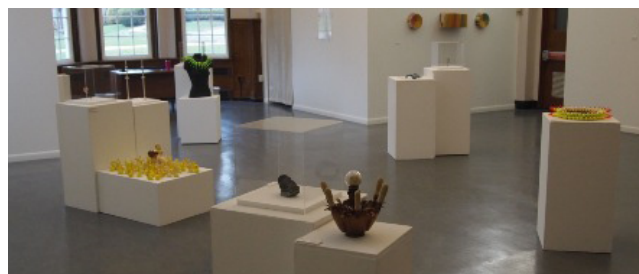

program

The SRU Art Department is an accredited program through the National Association of Schools of Art and Design (NASAD). New studios and renovated gallery facilities combined with small class sizes provide the best possible student-to-professor relationships. Instruction is individualized to meet each student's needs and interests. Foundation courses prepare students with technical skills and explorations; with mentoring, a portfolio review leads to advanced course work. The upper level students attend weekly conferences with one of the art professors. The BFA candidates culminate their interdisciplinary experience with a Senior Project including a solo exhibit. The Art Department at SRU has an excellent and dedicated faculty. Members hold advanced degrees from prestigious institutions, and they maintain active exhibition and scholarly careers.

Minors:

- Art
- Art Graphic Design
- Art History
- Art for Elementary Education Majors

<http://www.sru.edu>

SlipperyRock
University
of Pennsylvania

educational travel

Travel is a large part of the ongoing events occurring at SRU Art Department. Each semester, domestic trips are planned for students to experience the culture and surroundings of a major metropolitan area. Past trips include: New York, NY; Philadelphia, PA; Washington DC; Cleveland, OH; and Detroit, MI. Faculty and students also engage in national conferences, such as SOFA, NSECA and the PA Art Educators Conference.