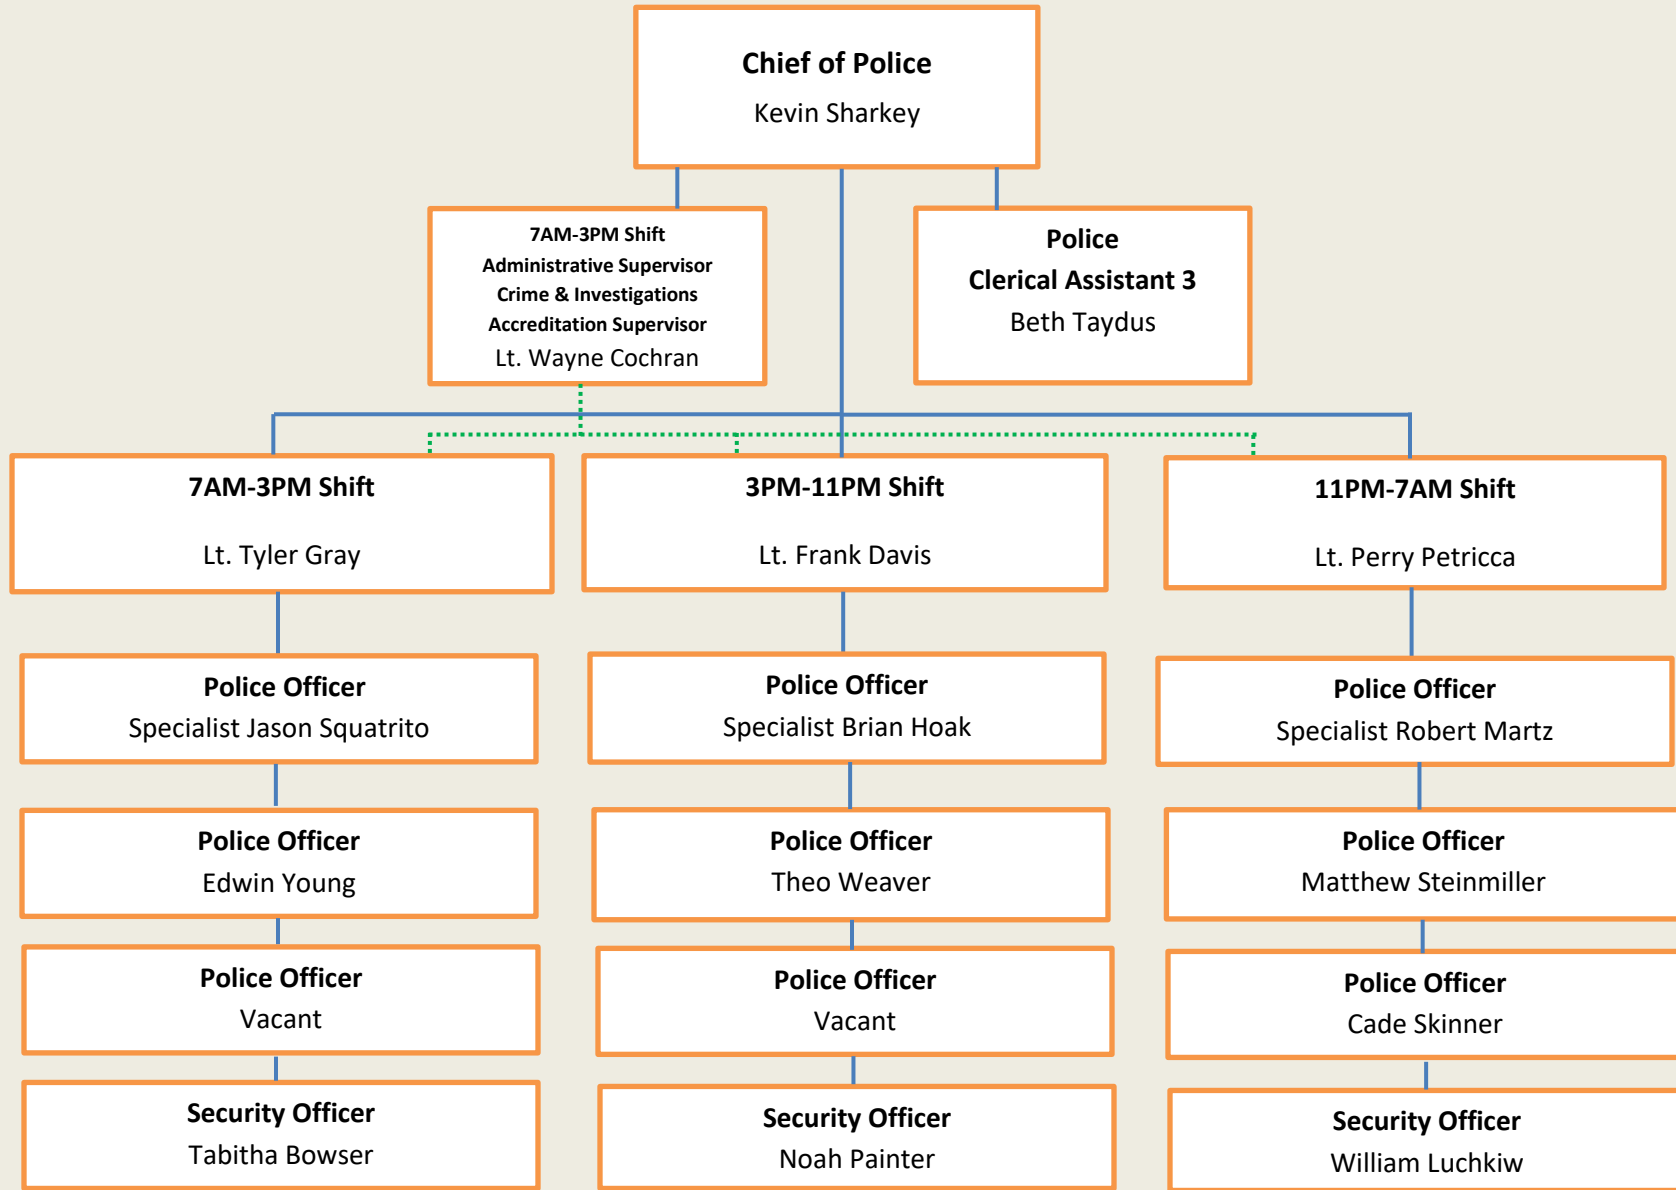

SLIPPERY ROCK UNIVERSITY POLICE ORGANIZATIONAL CHART

OIT = Officer in Training

Updated 4/5/2024