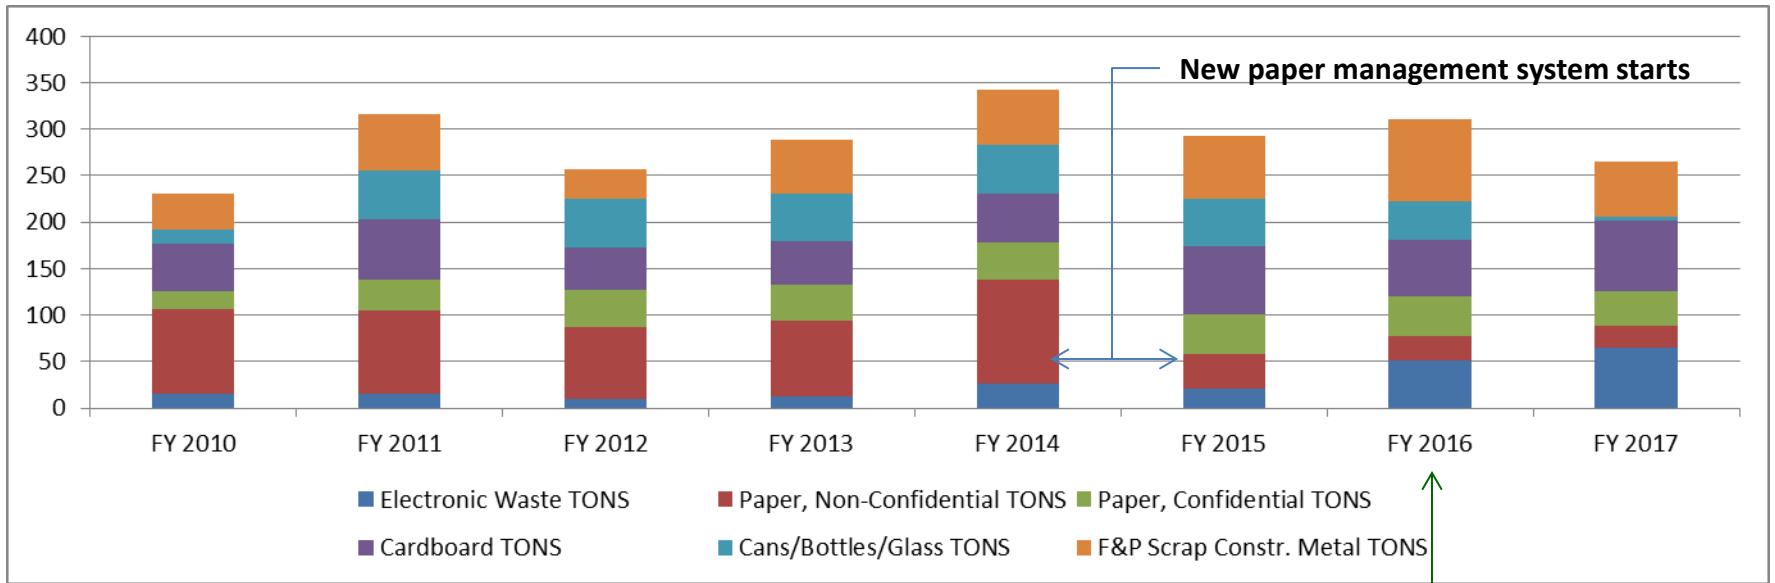

SRU Historical Recycling, Tons per Year

EH&S begins free community e-waste collection program