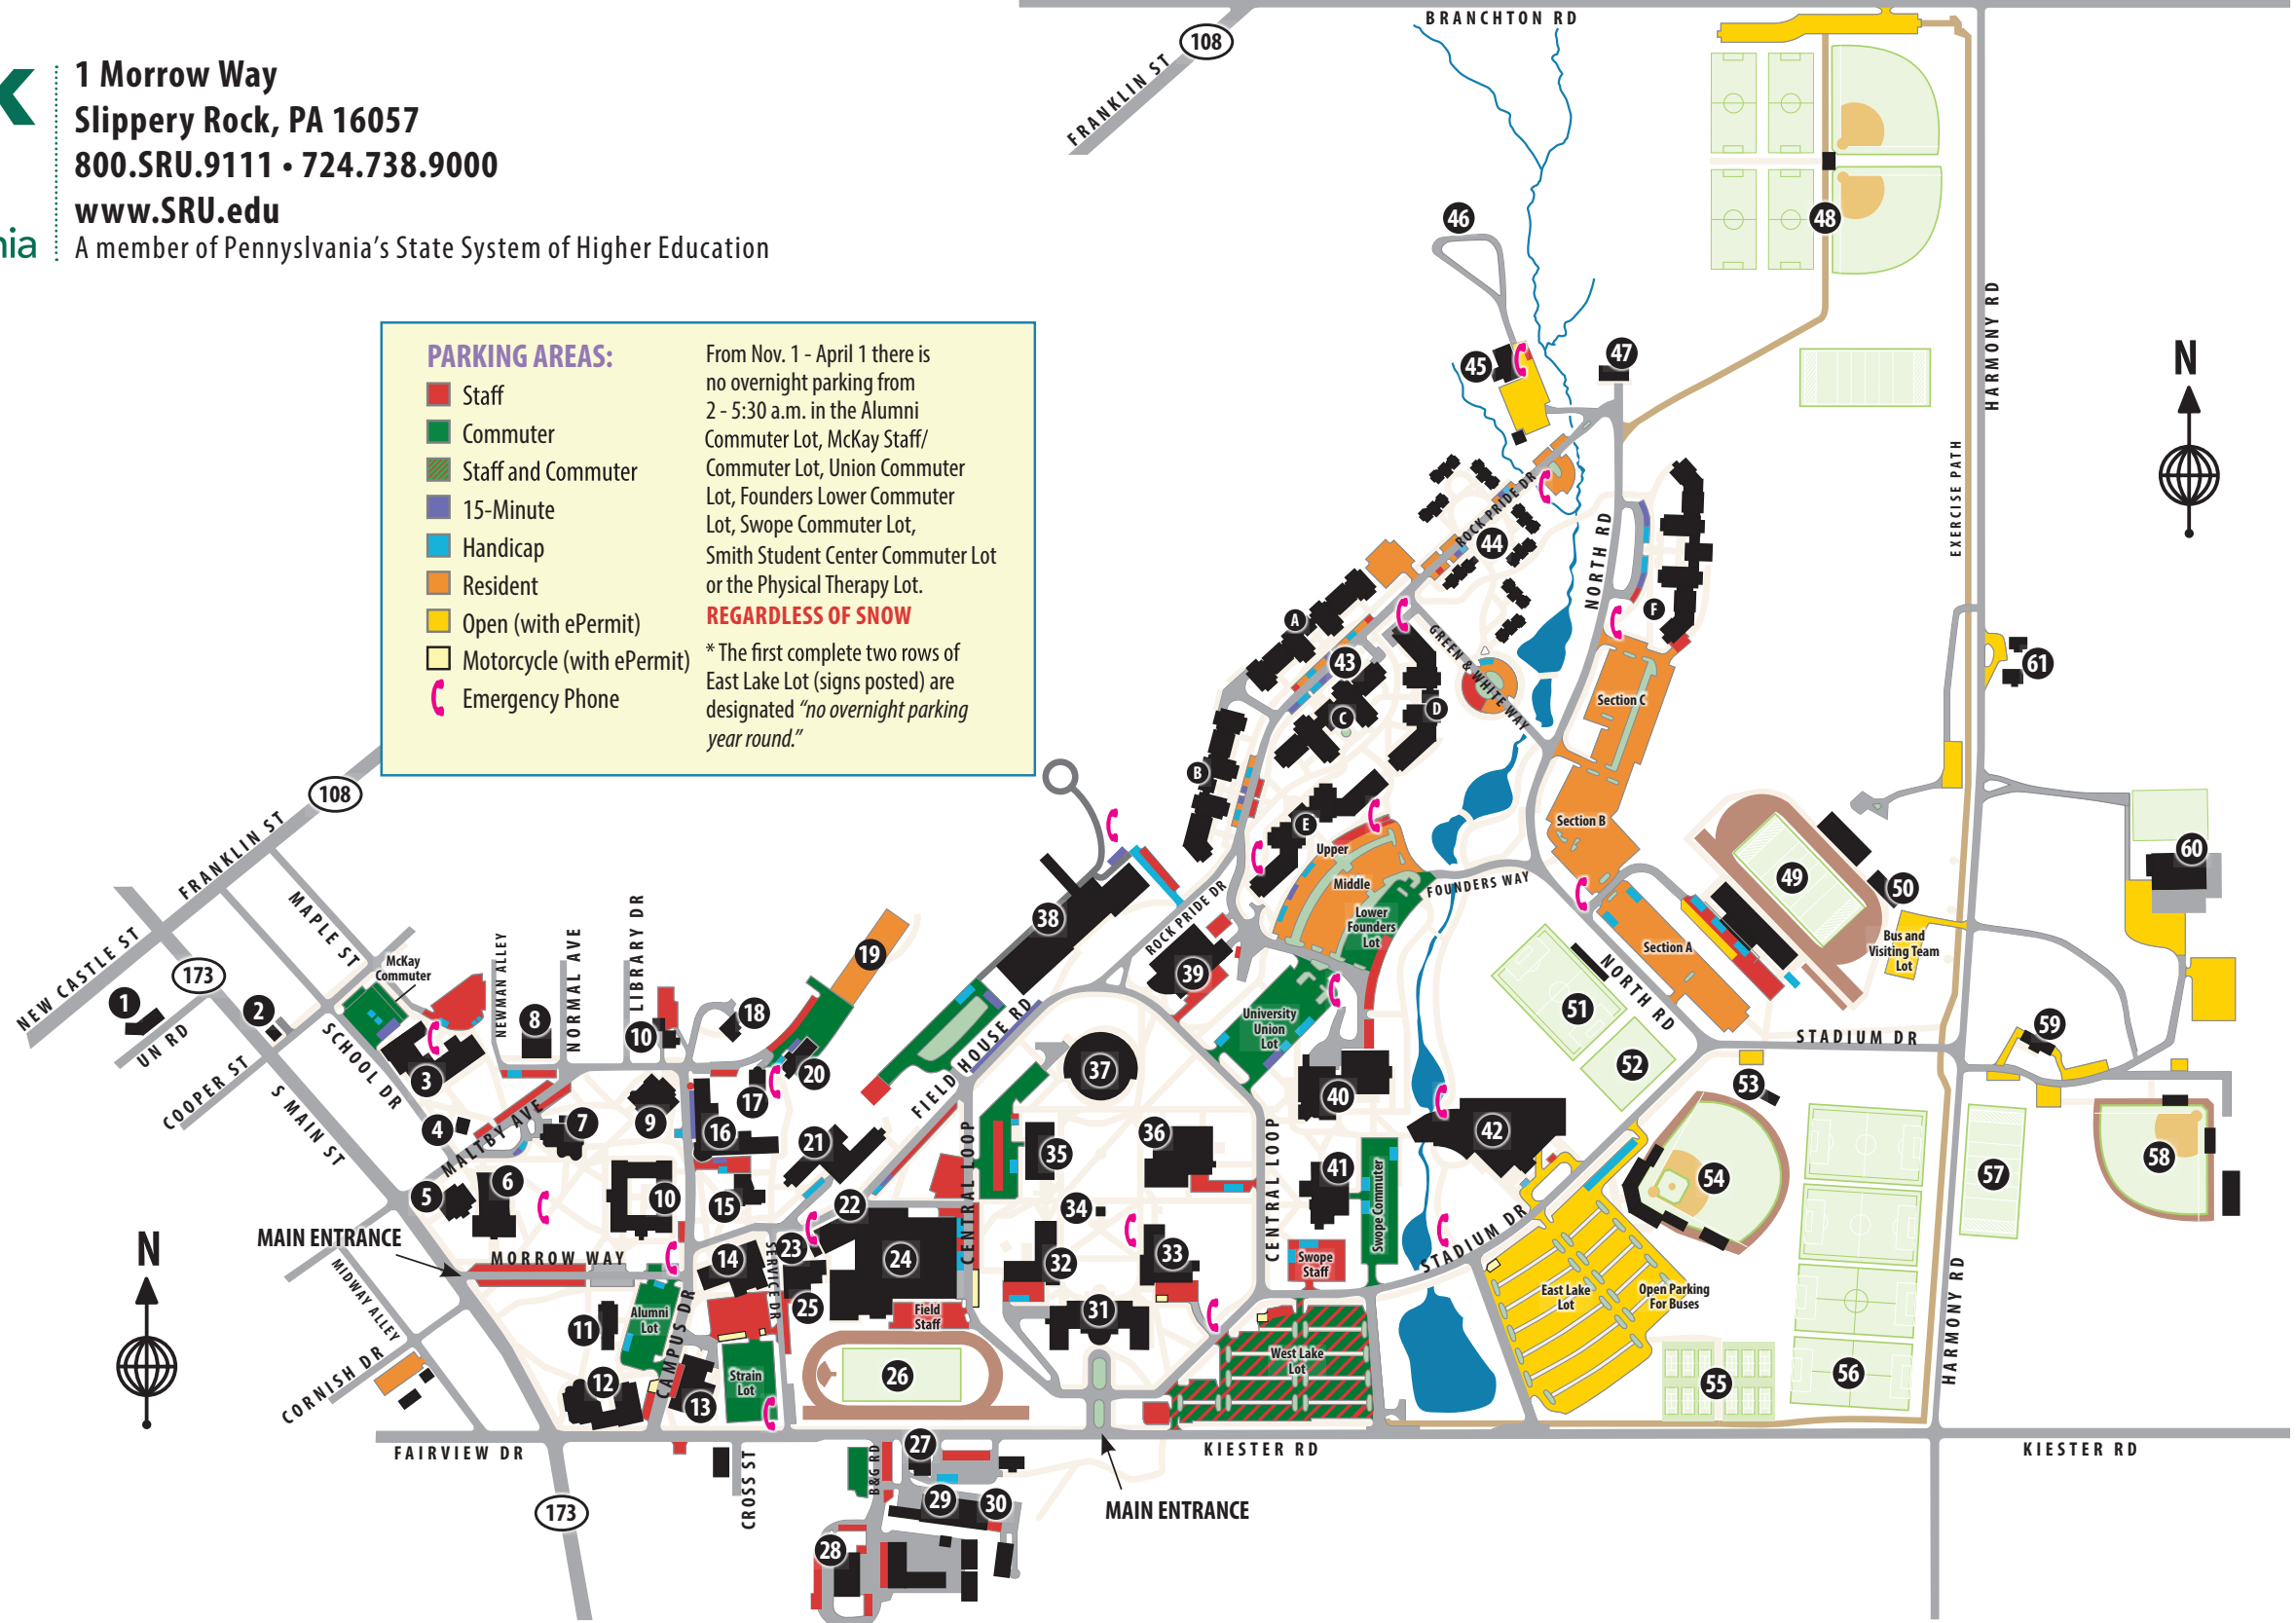

McLachlan Student Health Center:
Off campus: 724.738.2052
On campus: Ext. 2052

Slippery Rock University and the commonwealth of Pennsylvania assume no responsibility or liability for the loss or damage to any vehicle parked on the University grounds.

PARKING AREAS:

- Staff
- Commuter
- Staff and Commuter
- 15-Minute
- Handicap
- Resident
- Open (with ePermit)
- Motorcycle (with ePermit)
- ☎ Emergency Phone

From Nov. 1 - April 1 there is no overnight parking from 2 - 5:30 a.m. in the Alumni Commuter Lot, McKay Staff/Commuter Lot, Union Commuter Lot, Founders Lower Commuter Lot, Swope Commuter Lot, Smith Student Center Commuter Lot or the Physical Therapy Lot.

REGARDLESS OF SNOW

*The first complete two rows of East Lake Lot (signs posted) are designated "no overnight parking year round."

1. Fowler Building (Extended Learning Center)
2. Counseling and Development Training Facility
3. McKay Education Building
4. Hickory Corner Schoolhouse
5. Drs. Paul and Carolyn Carruth Rizza Hall (Parking/ID Office)
6. Performing Arts Center (Miller Theater)
7. Old Main
8. Robert A. Lowry Center

36. Bailey Library
37. Vincent Science Center
38. Robert M. Smith Student Center (SGA Bookstore)
39. Boozel Dining Hall
40. University Union
41. Swope Music Hall
42. Robert N. Aebersold Student Recreation Center
43. Residential Suites*
 - A. Building A*