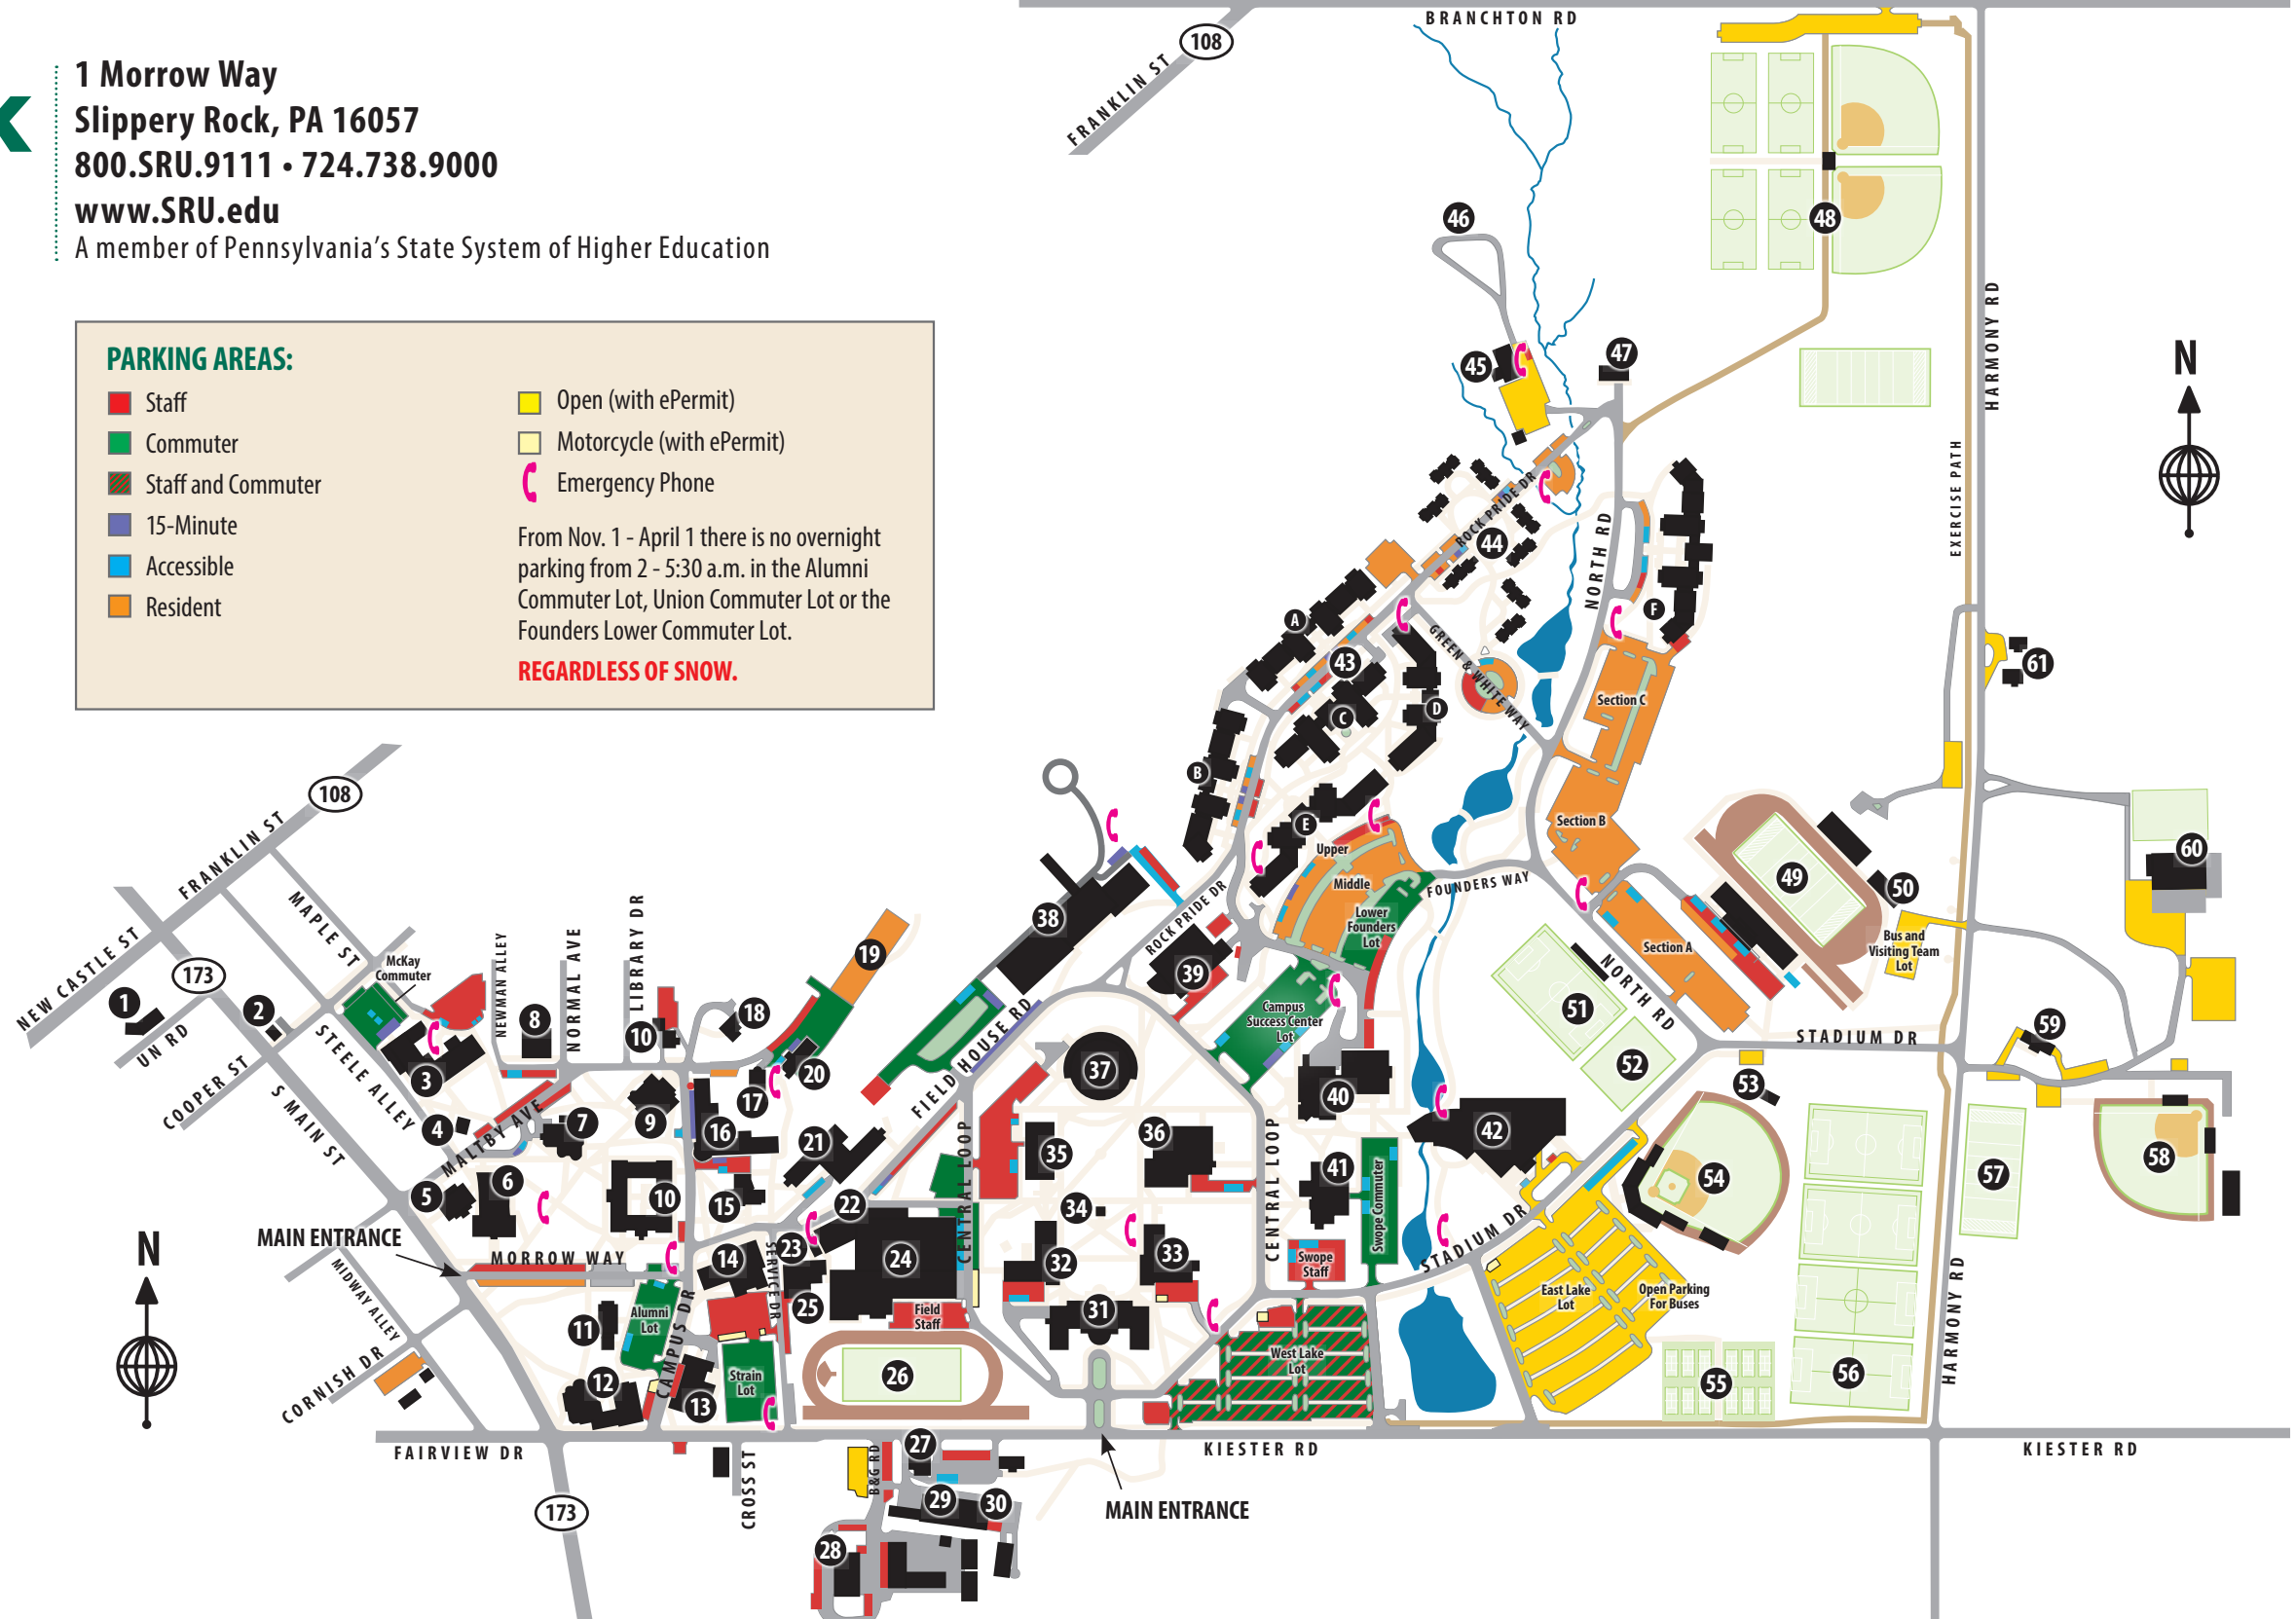

McLachlan Student Health Center:
Off campus: 724.738.2052
On campus: Ext. 2052

Slippery Rock University and the commonwealth of Pennsylvania assume no responsibility or liability for the loss or damage to any vehicle parked on the University grounds.

PARKING AREAS:

- Staff
- Commuter
- Staff and Commuter
- 15-Minute
- Accessible
- Resident
- Open (with ePermit)
- Motorcycle (with ePermit)
- ☎ Emergency Phone

From Nov. 1 - April 1 there is no overnight parking from 2 - 5:30 a.m. in the Alumni Commuter Lot, Union Commuter Lot or the Founders Lower Commuter Lot.

REGARDLESS OF SNOW.

1. Fowler Building (Extended Learning Center)
2. Counseling and Development Training Facility
3. McKay Education Building
4. Hickory Corner Schoolhouse
5. Drs. Paul and Carolyn Carruth Rizza Hall (Parking/ID Office)
6. Performing Arts Center (Miller Theater)
7. Old Main
8. Robert A. Lowry Center

16. Rhoads Hall* (McLachlan Student Health Center and Student Counseling Center)
17. Art Metals Building
18. President's Residence
19. Wally Rose Lot
20. James C. Myford Art Sculpture Building
21. Patterson Hall
22. Jack C. Dinger Building
23. Jack C. Dinger Annex
24. Morrow Field House