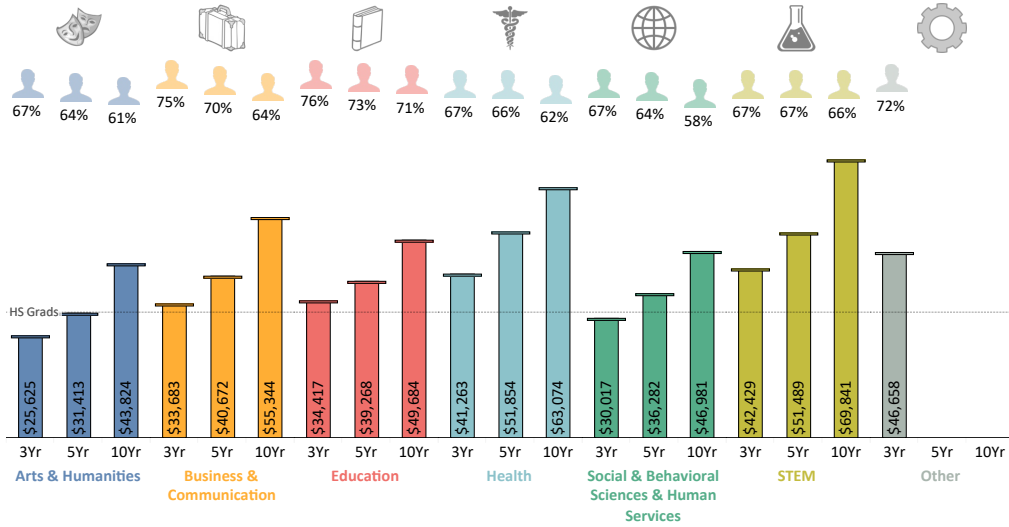

University: Slippery Rock

Degree Level: All

Longitudinal Employment Outcomes for Graduates ⓘ

5-Year Employment Outcomes by Major: Education ⓘ